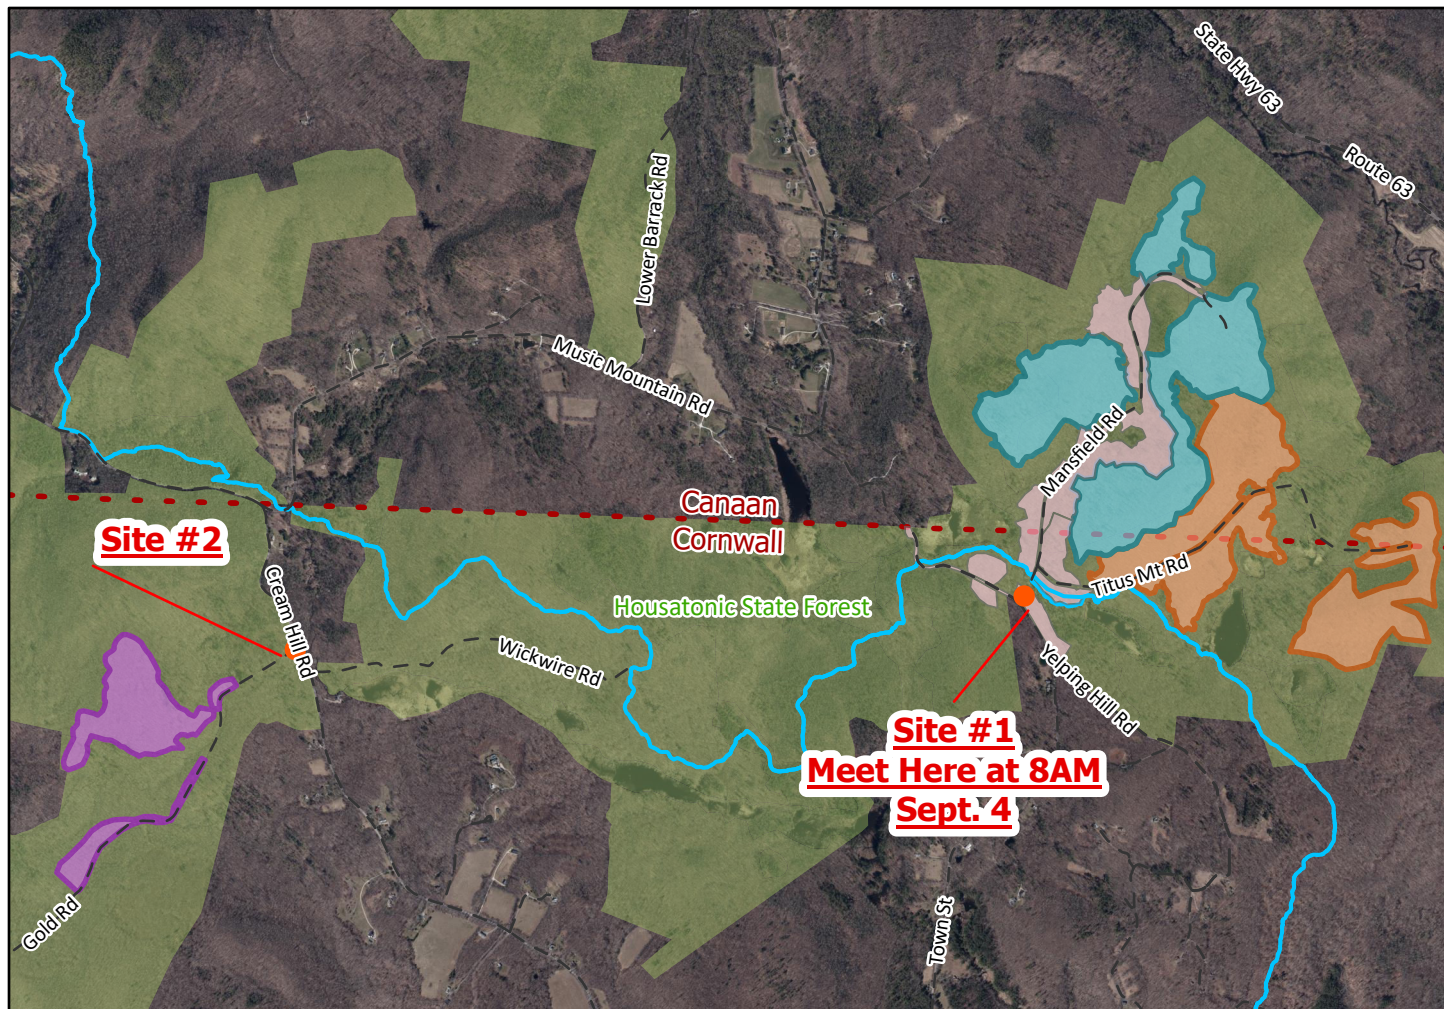

Sales W-448 & W-452 Pre-Harvest Site Walk Map Housatonic State Forest

Cream Hill Block
Cornwall and Canaan, CT
Gold Rd, Titus Mountain Rd & Mansfield Rd

August 2024

Prepared by: Jill Humphreys

Purpose

The goals of this project are to salvage dead and dying oak trees impacted by spongy moth defoliation and create optimal conditions for successful regeneration. These harvests will also remove hazardous trees and reduce the fuel load for wildfires.

For more information about these projects, contact DEEP Foresters: Jill.Humphreys@ct.gov / Gerard.Milne@ct.gov

Legend

Harvest Area W-448	CFPA Blue Trail
Harvest Area W-452	Gate
A	Town Line
B	Housatonic State Forest
Ash Salvage W-449	